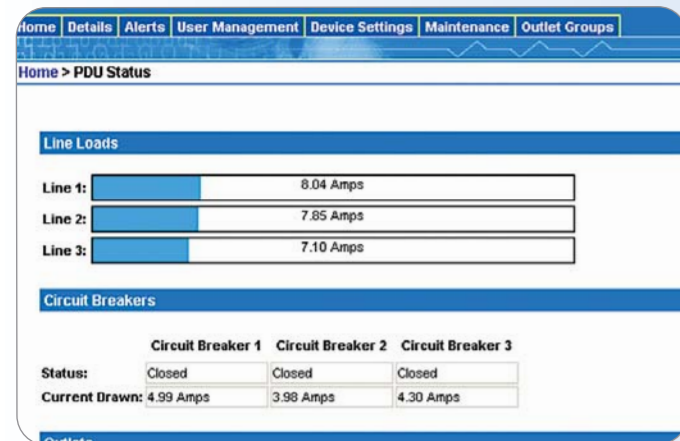

Quality Rack PDUs with Intelligence

Simple, Web-Based Power and Energy Management

PX Web-Based GUI

- Set power and environmental thresholds and receive alerts
- Check status of PDUs, lines, circuit breakers and individual outlets
- Monitor data center environment
- Remotely provision and switch outlets
- Configure user access rights and security