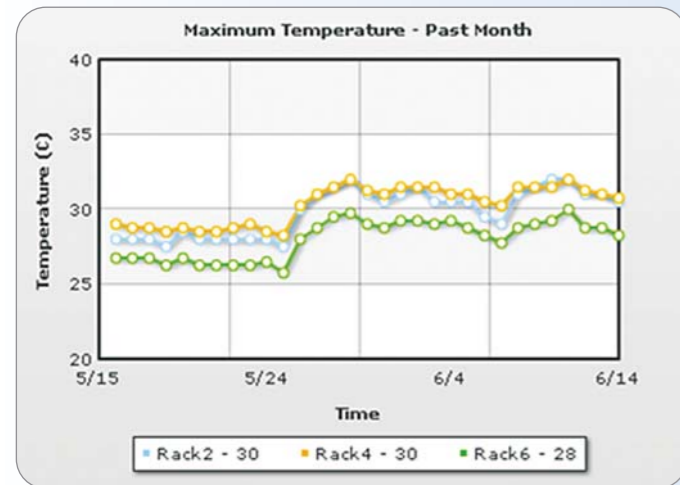

Power IQ Energy Management Software